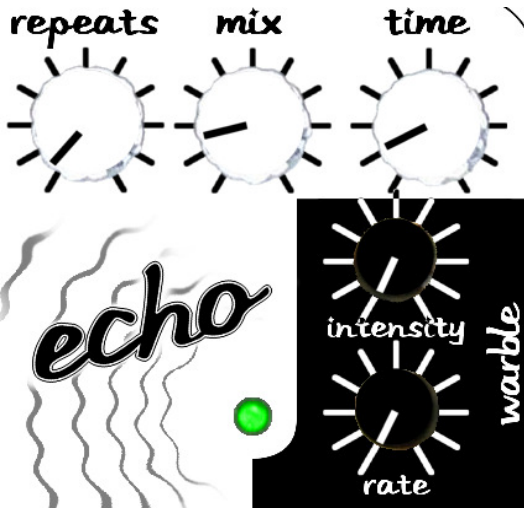

SKREDDY PEDALS *echo* sample settings

Rockabilly