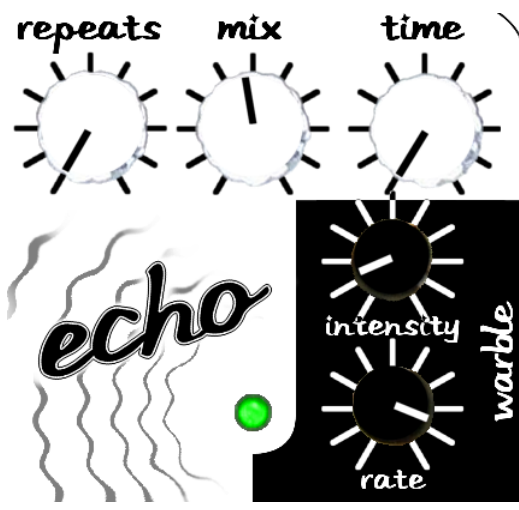

Chorus/Double