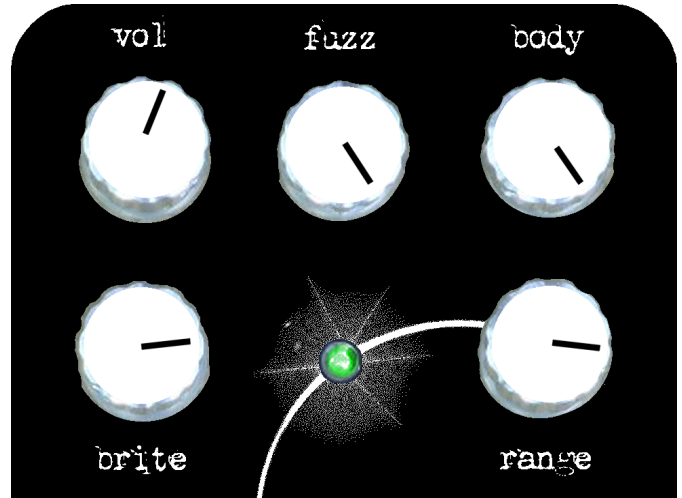

Lunar Module

Sample Settings

Similar to "Time" solo

Similar to Black Sabbath

Cleanish Boost

Extreme Fuzz with infinite sustain

Similar to AC/DC

Blank; save your favorite setting here: