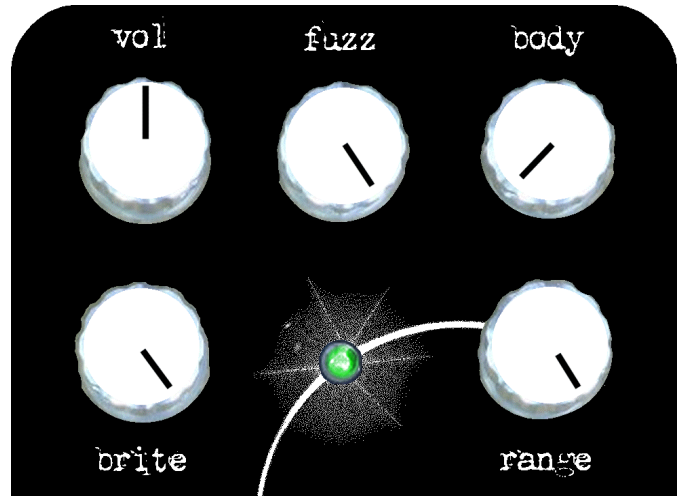

Lunar Module

Sample Settings

Similar to "Time" solo

Similar to Black Sabbath

Cleanish Boost

Extreme Fuzz with infinite sustain

Similar to AC/DC

Blank; save your favorite setting here: