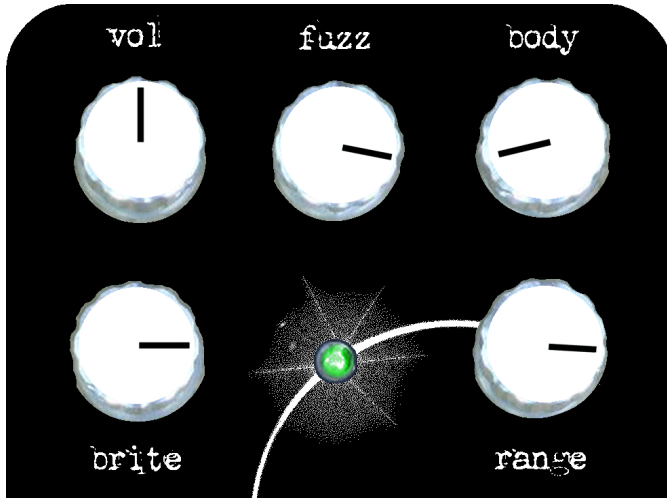

Lunar Module

Sample Settings

Similar to "Time" solo

Similar to Black Sabbath

Cleanish Boost

Extreme Fuzz with infinite sustain

Similar to AC/DC

Blank; save your favorite setting here: