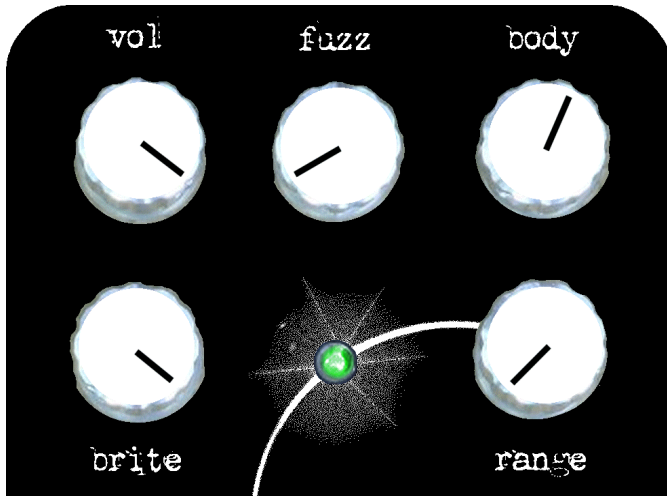

Lunar Module

Sample Settings

Similar to "Time" solo

Similar to Black Sabbath

Cleanish Boost

Extreme Fuzz with infinite sustain

Similar to AC/DC

Blank; save your favorite setting here: